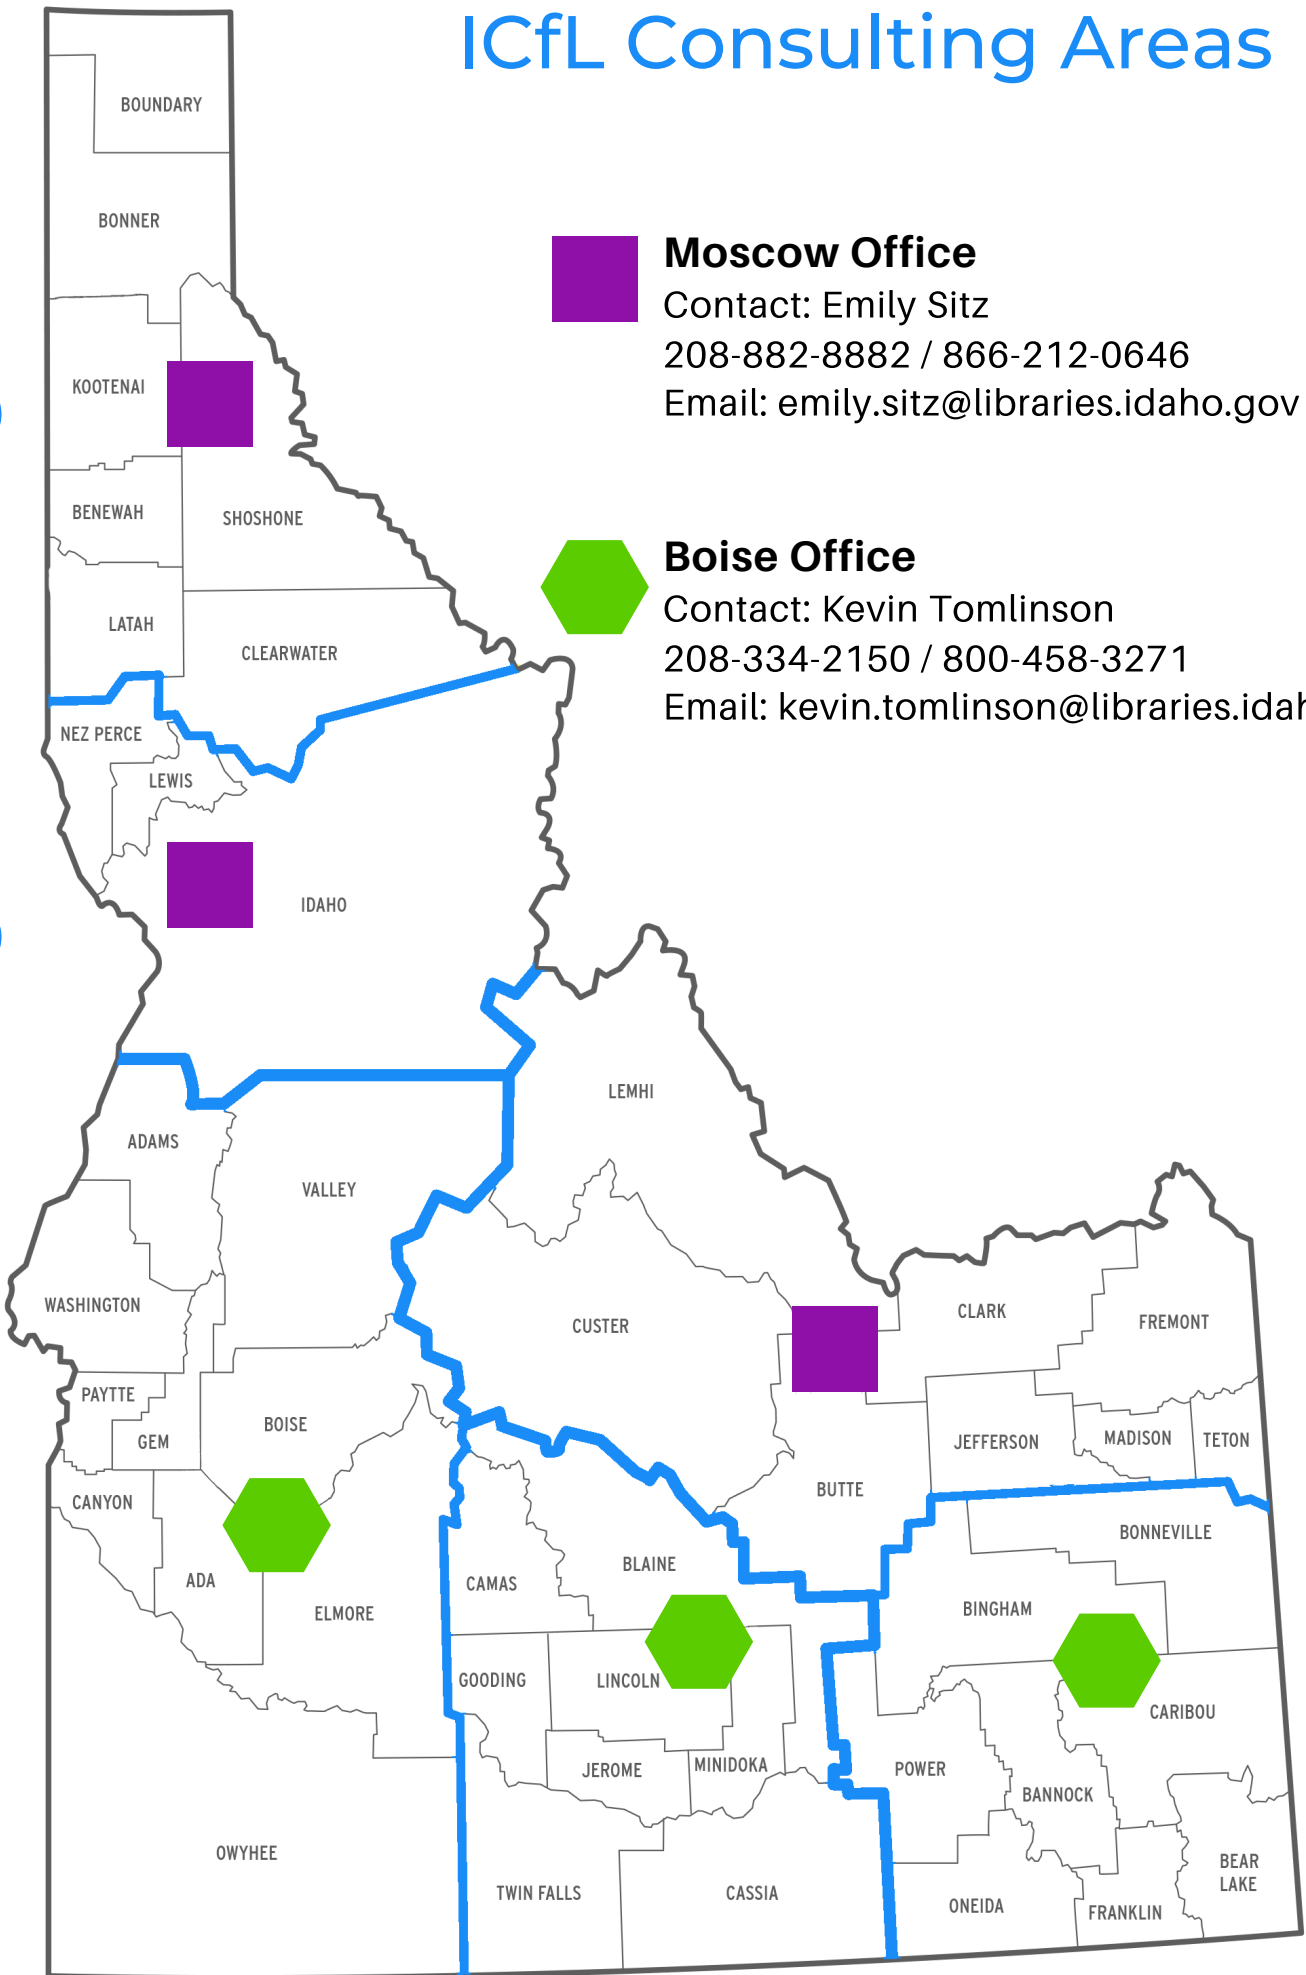

ICfL Consulting Areas

regions

1

1 2

6

Moscow Office

Contact: Emily Sitz
208-882-8882 / 866-212-0646
Email: emily.sitz@libraries.idaho.gov

2

3 4

5

Boise Office

Contact: Kevin Tomlinson
208-334-2150 / 800-458-3271
Email: kevin.tomlinson@libraries.idaho.gov

6

5

3

4