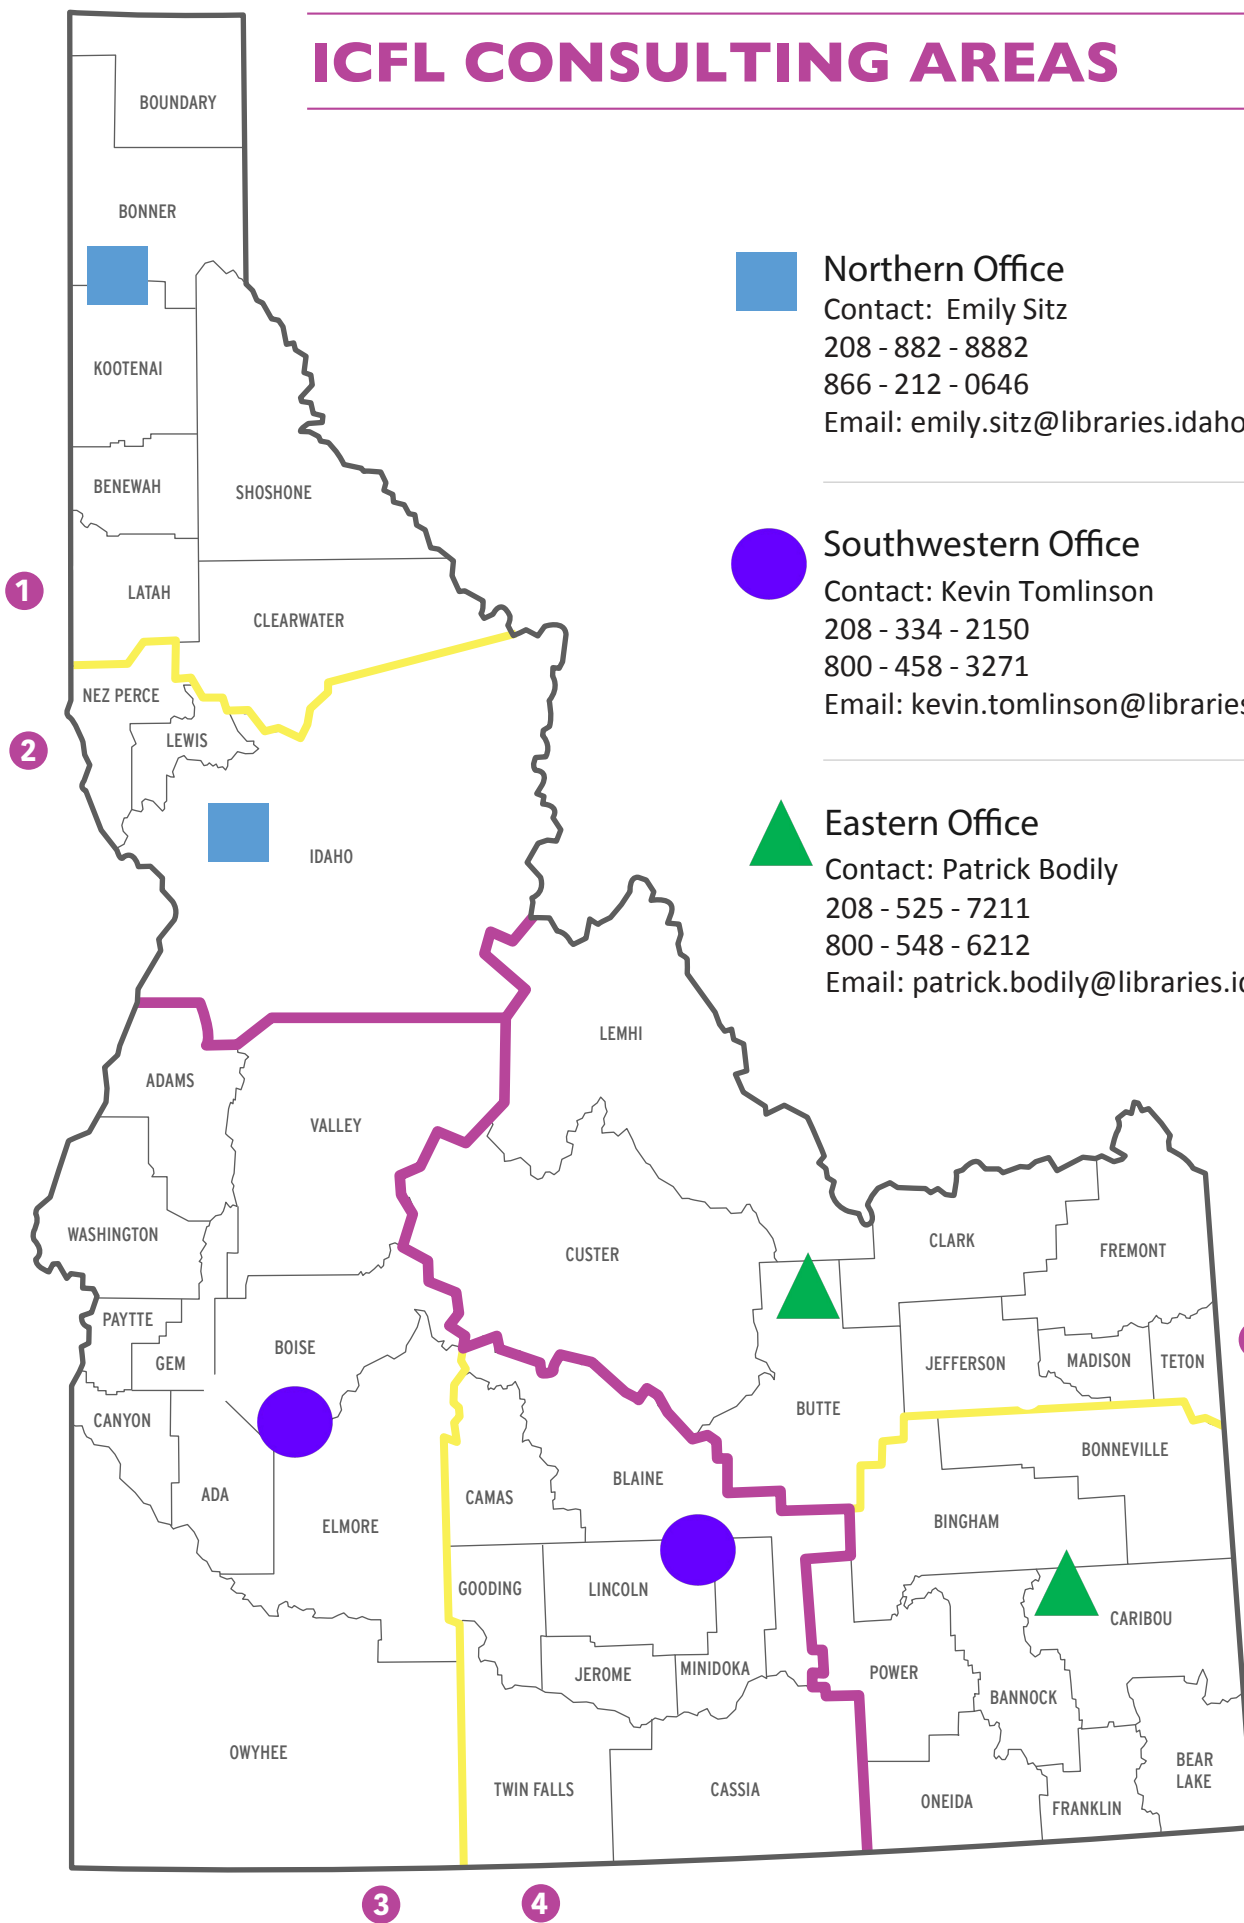

ICFL CONSULTING AREAS

regions

Northern Office
 Contact: Emily Sitz
 208 - 882 - 8882
 866 - 212 - 0646
 Email: emily.sitz@libraries.idaho.gov

1 2

Southwestern Office
 Contact: Kevin Tomlinson
 208 - 334 - 2150
 800 - 458 - 3271
 Email: kevin.tomlinson@libraries.idaho.gov

3 4

Eastern Office
 Contact: Patrick Bodily
 208 - 525 - 7211
 800 - 548 - 6212
 Email: patrick.bodily@libraries.idaho.gov

5 6